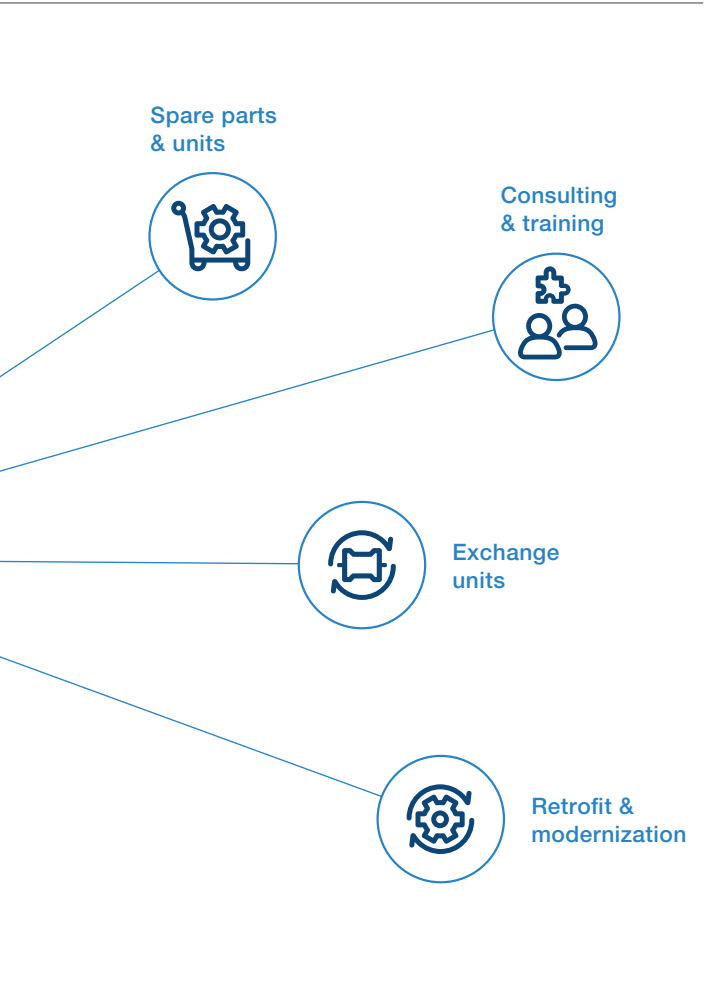

voith.com

VOITH

Rail vehicles Voith Service for all brands

Your partner for highest availability

So that you can focus completely on your core business, Voith supports you as a full-range supplier with comprehensive services – for both Voith-manufactured and third-party products. Our employees are there for you directly on site, keeping a close eye on the availability of your fleet.

All services for third-party products at a glance

This customer focus and experience as an established systems and component supplier for rail vehicles make Voith an ideal partner for the maintenance of other manufacturers' products. More than 150 years of reliability and quality prove that you can fully count on us.