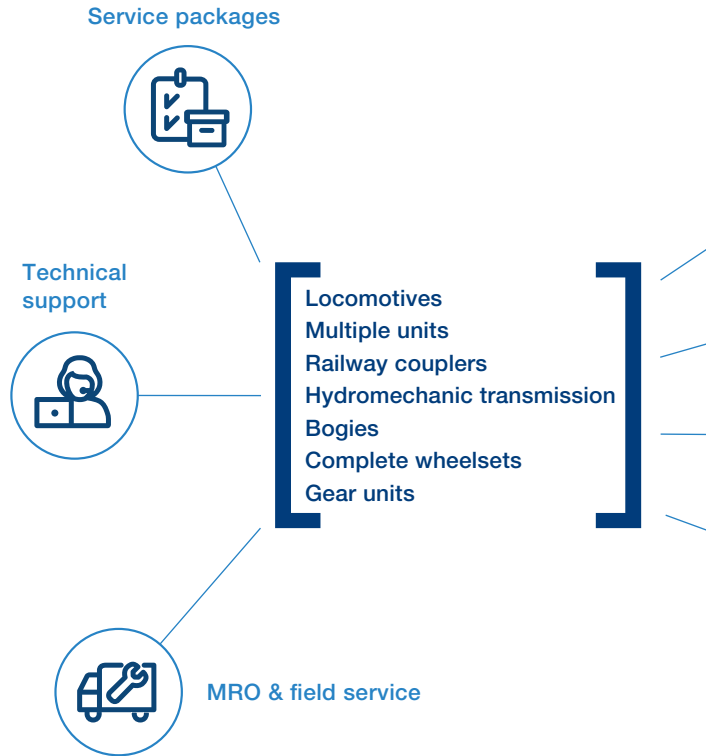

voith.com

VOITH

Rail vehicles Voith Service for all brands

Your partner for highest availability

So that you can focus completely on your core business, Voith supports you as a full-range supplier with comprehensive services – for both Voith-manufactured and third-party products. Our employees are there for you directly on site, keeping a close eye on the availability of your fleet.

All services for third-party products at a glance

This customer focus and experience as an established systems and component supplier for rail vehicles make Voith an ideal partner for the maintenance of other manufacturers' products. More than 150 years of reliability and quality prove that you can fully count on us.