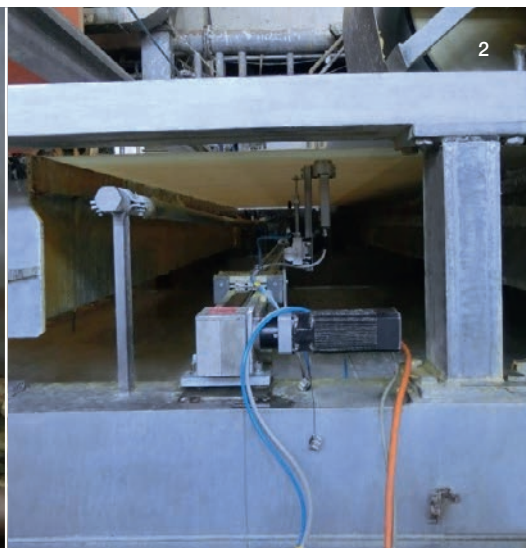

Moisture profiles of a paper web are usually controlled and visualized by the machine's quality control system. However, during problems these standard paper machine controls are generally insufficient or can be misleading in the search for a solution. Additional measurements during running of the paper machine enables us to visualize and analyze moisture profiles for immediate optimization of the influencing variables, such as actuator settings or improving the condition of paper machine clothing.

We have extensive experience to perform all measurements using the latest tools and methods

The combination of experience, mobile near-infra-red (NIR) measuring system, microwave sensor (FormingSens), thermographic measurements and Tapio PMA paper sample testing results in a faster troubleshooting process and the best solution.

Our scope of service

- Profile measurement without stopping production
- Visualization and profile analysis onsite
- Calibration of sensors
- Check of influencing variables (e. g. press, steam shower, vacuum, dryer section, QCS)
- Report with prioritized recommendations for troubleshooting and optimization

Optional

- Tapio analysis
- Dryer section audit
- Approach flow stability analysis
- NipSense measurements

Paper moisture profile after press section

Equipment services

Installation & commissioning services