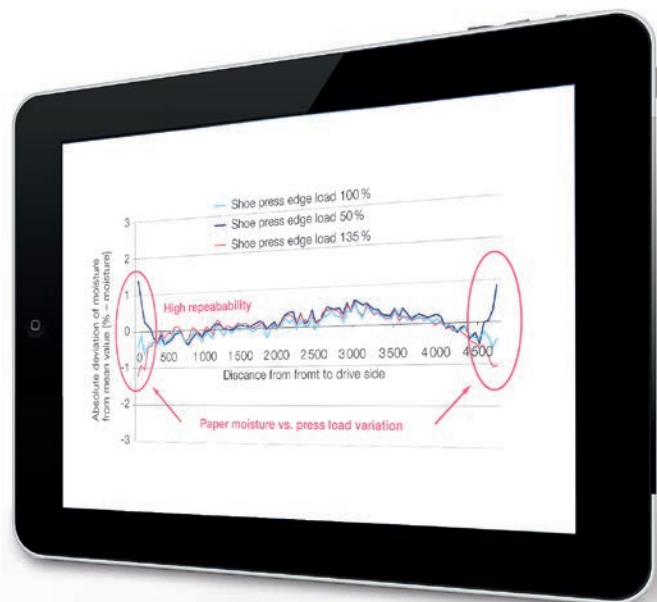

Uniform moisture profiles for highest profitability

Voith Paper moisture profile analysis

Your value

- + Increased productivity
- + Savings in production costs
- + Improved paper quality
- + Reduced energy costs – avoids over drying
- + Continued production during measurement
- + Report with recommendations and priorities

Uniform moisture profiles

Uniformity of paper moisture profiles is one of the most important factors for efficient paper production. Improved moisture profiles can allow an increase in moisture level in order to reduce production costs or increase production capacity, whilst simultaneously improving product quality. Moisture uniformity affects the paper web's final properties and its response to further converting processes. The moisture cross-profile at the reel is usually automatically detected and controlled by the paper machine's quality control system. However, irregularities between the individual batches are not detected or are created by wrong corrections.

Moisture profiles of a paper web are usually controlled and visualized by the machine's quality control system. However, during problems these standard paper machine controls are generally insufficient or can be misleading in the search for a solution. Additional measurements during running of the paper machine enables us to visualize and analyze moisture profiles for immediate optimization of the influencing variables, such as actuator settings or improving the condition of paper machine clothing.