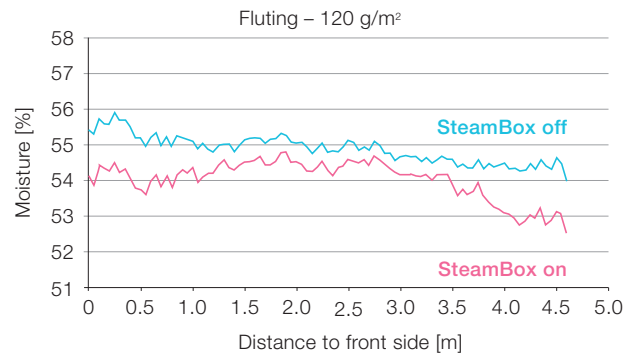

Why Voith?

Our worldwide Voith Paper service specialists have the long-term experience to perform all necessary measurements along the paper machine in order to identify the root causes of defects in the moisture profile.

Our holistic approach starts by measuring the cross direction (CD) moisture profile, followed by investigation of moisture deviations in the machine direction (MD). We visualize the results and provide easy-to-read reporting with prioritized recommendations.

We have extensive experience to perform all measurements using the latest tools and methods

The combination of experience, mobile near-infra-red (NIR) measuring system, microwave sensor (FormingSens), thermographic measurements and Tapio PMA paper sample testing results in a faster troubleshooting process and the best solution.

Our scope of service

- Profile measurement without stopping production
- Visualization and profile analysis onsite
- Calibration of sensors
- Check of influencing variables (e. g. press, steam shower, vacuum, dryer section, QCS)
- Report with prioritized recommendations for troubleshooting and optimization

Optional

- Tapio analysis
- Dryer section audit
- Approach flow stability analysis
- NipSense measurements

Paper moisture profile after press section